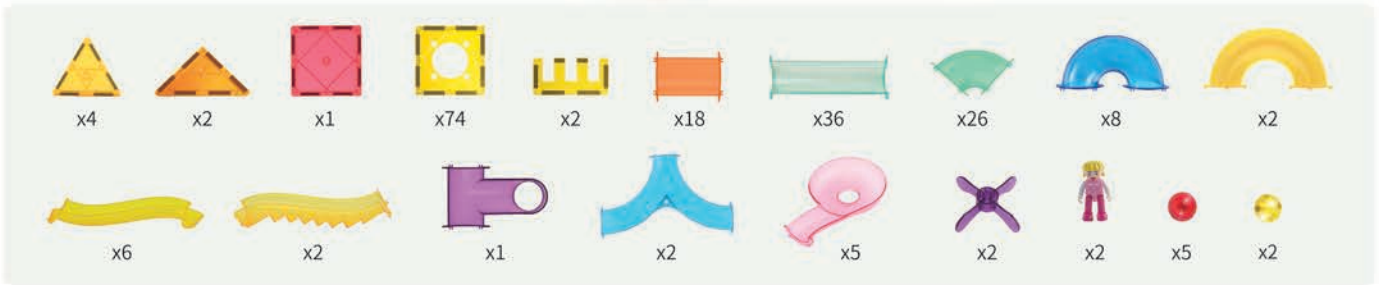

Ürün Ölçüsü / Product Size
53.5x41x11.5cm

Malzeme / Material

MABS + Miknatis / MABS + Magnet

Sertifika / Certification

ASTM/CPSIA/CPC/EN71/CE/UKCA/CCC

3+

Manyetik Oyun Setleri Magnetic Play Sets

MAGNETIC RACING CAR